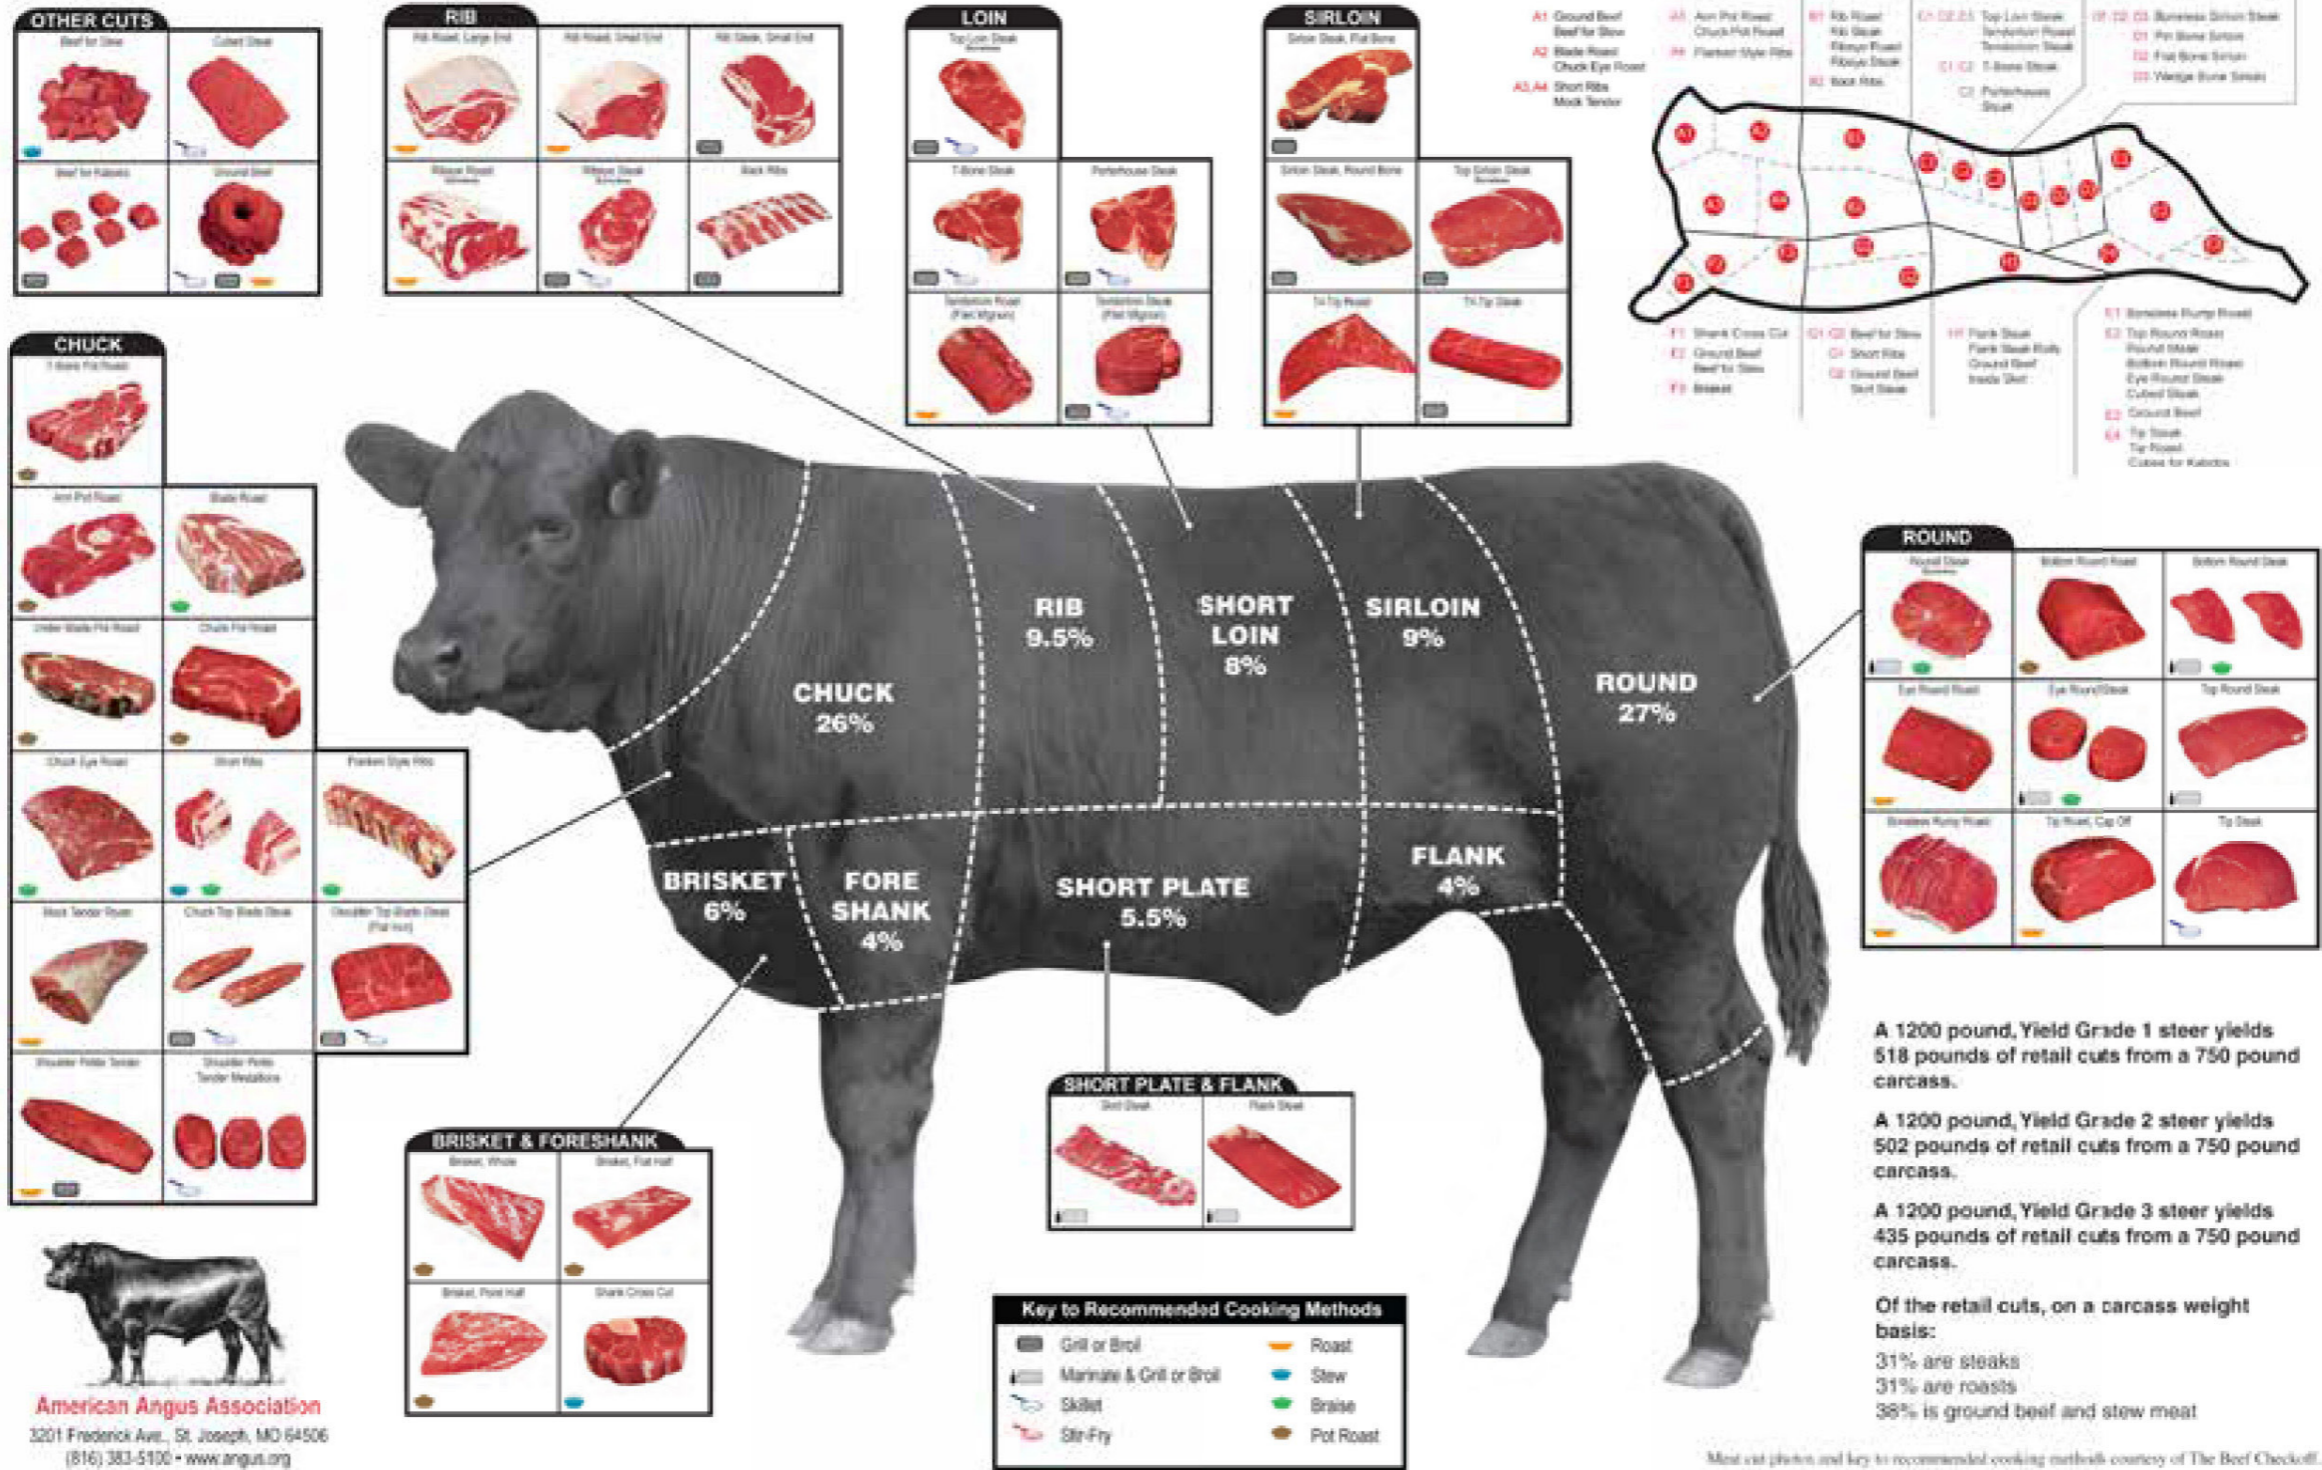

Chef's Line
Frozen Tender Chicken
Breast Calibrated 4oz
FCK 1102

Chef's Line
Frozen Tender Chicken
Breast Calibrated 6oz
FCK 1103

Your food solutions provider

Meat

ANGUS BEEF CHART

American Angus Association
 3201 Frederick Ave., St. Joseph, MO 64506
 (816) 383-5100 • www.angus.org

Of the retail cuts, on a carcass weight basis:

- 31% are steaks
- 31% are roasts
- 38% is ground beef and stew meat

Meat cut photos and key to recommended cooking methods courtesy of The Beef Checkoff. 01/07